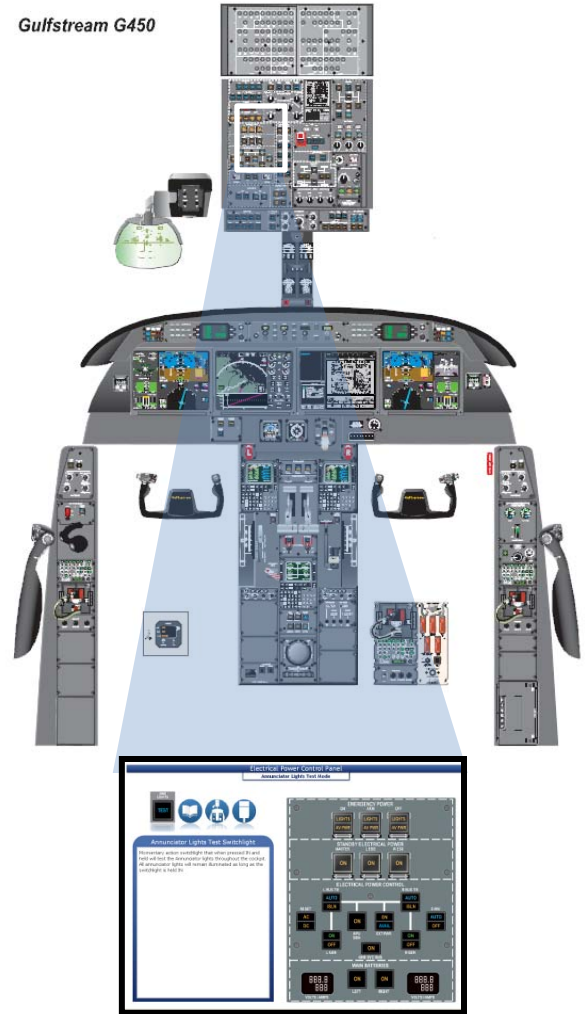

Gulfstream G450

iFlightDECK
FLIGHTSAFETY

For more Information please contact:

Crystal Kubeczka
Savannah Product Marketing Manager

Toll Free: 1-800-625-9369
International: 1-912-644-1000
Email: Crystal.Kubeczka@FlightSafety.com